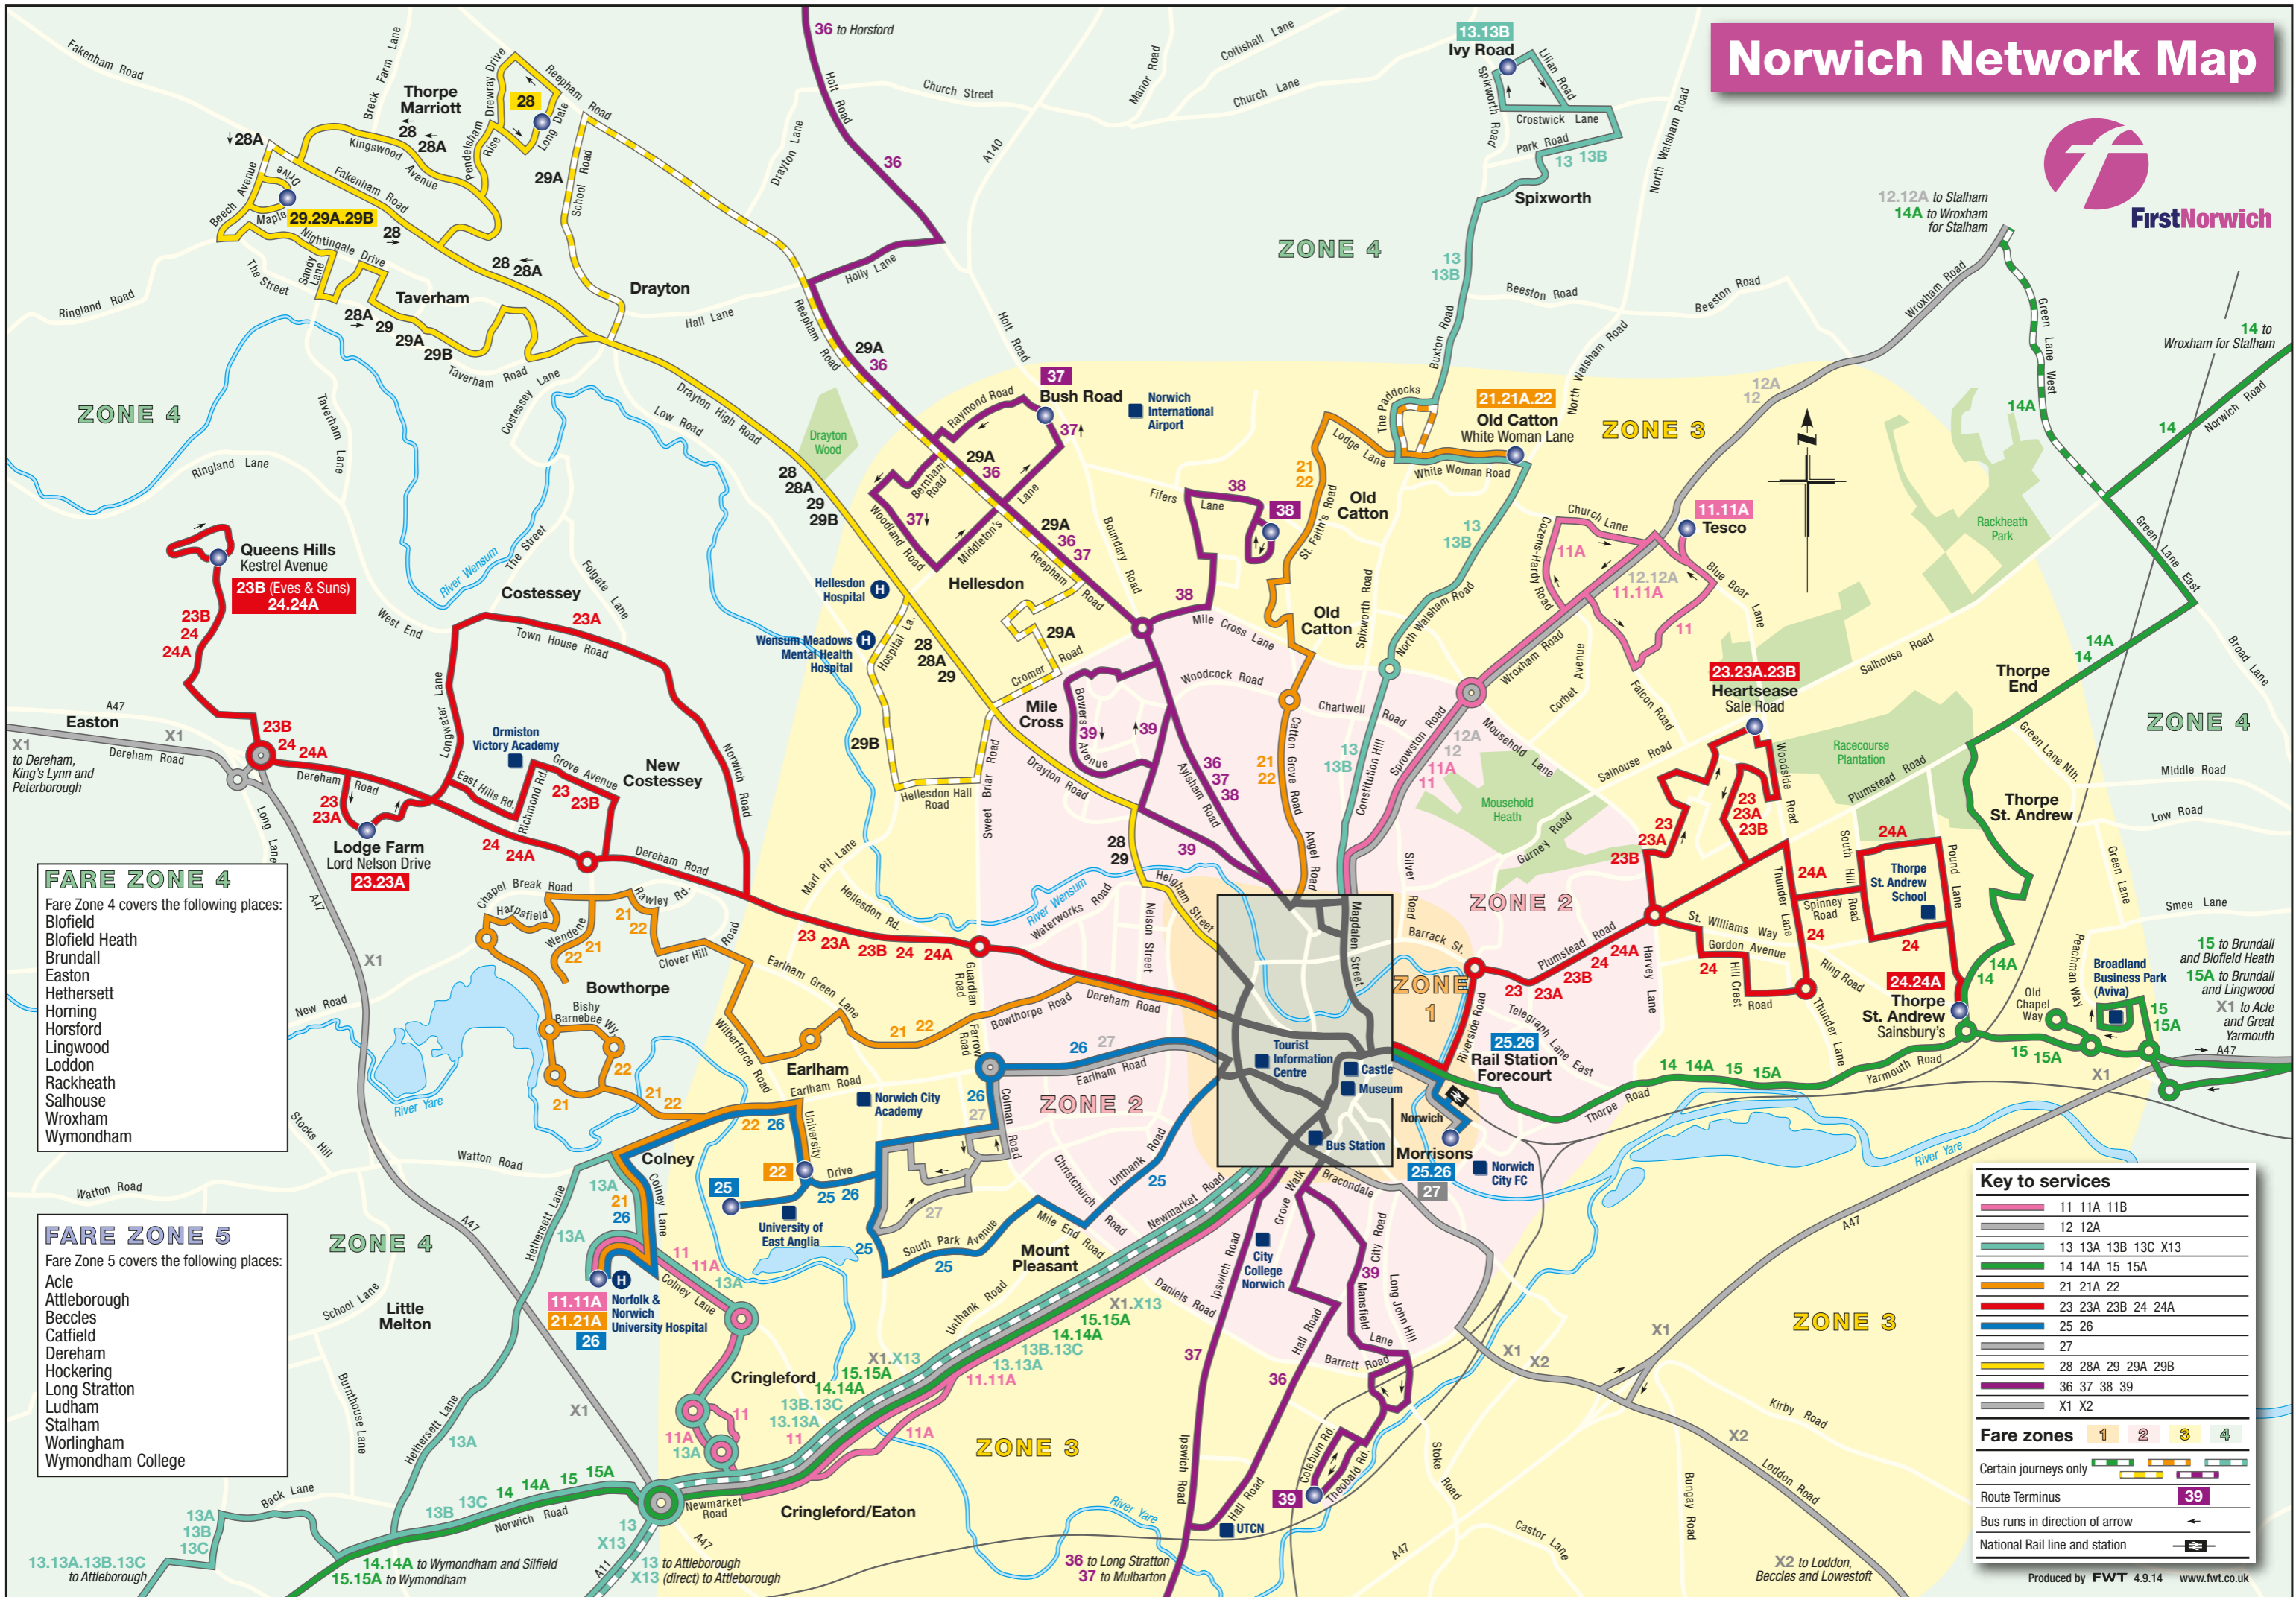

# Norwich Network Map

**FARE ZONE 4**  
 Fare Zone 4 covers the following places:  
 Blofield  
 Blofield Heath  
 Brundall  
 Easton  
 Hethersett  
 Horning  
 Horsford  
 Lingwood  
 Loddon  
 Rackheath  
 Salhouse  
 Wroxham  
 Wymondham

**FARE ZONE 5**  
 Fare Zone 5 covers the following places:  
 Acle  
 Attleborough  
 Beccles  
 Catfield  
 Dereham  
 Hockering  
 Long Stratton  
 Ludham  
 Stalham  
 Worlingham  
 Wymondham College

Key to services	
	11 11A 11B
	12 12A
	13 13A 13B 13C X13
	14 14A 15 15A
	21 21A 22
	23 23A 23B 24 24A
	25 26
	27
	28 28A 29 29A 29B
	36 37 38 39
	X1 X2
Fare zones	
	1
	2
	3
	4
	Certain journeys only
	Route Terminus 39
	Bus runs in direction of arrow
	National Rail line and station